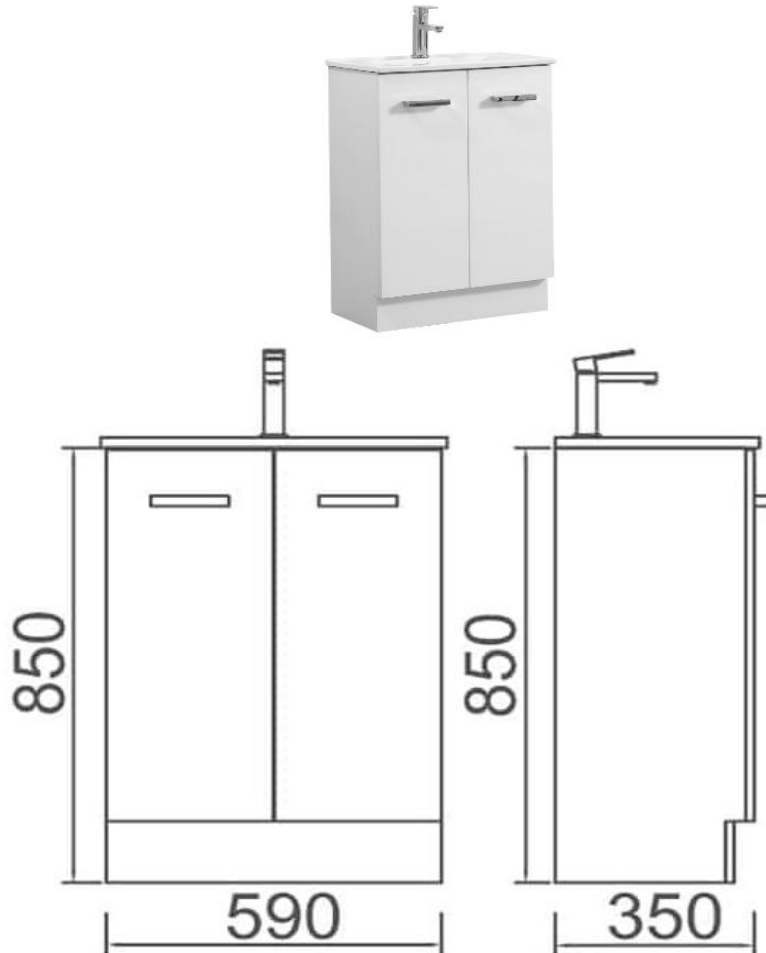

JUNIOR 60

SPECIFICATIONS

JUNIOR 600 Vanity

Size: W600xD360xH860mm

Material: MDF

White Gloss Finish

Ceramic Top with 1 Taphole

2 Doors with Square Chrome Handles

WARRANTY INFORMATION:

Cabinet Structure - **5 Years**

Ceramic Tops - **15 Years**

Hardware and Labour - **1 year**

ZENMO
Zen-inspired, Modern Living

ADDRESS: 42 Castro Way, Derrimut VIC 3026

PHONE: (03) 8390 6300